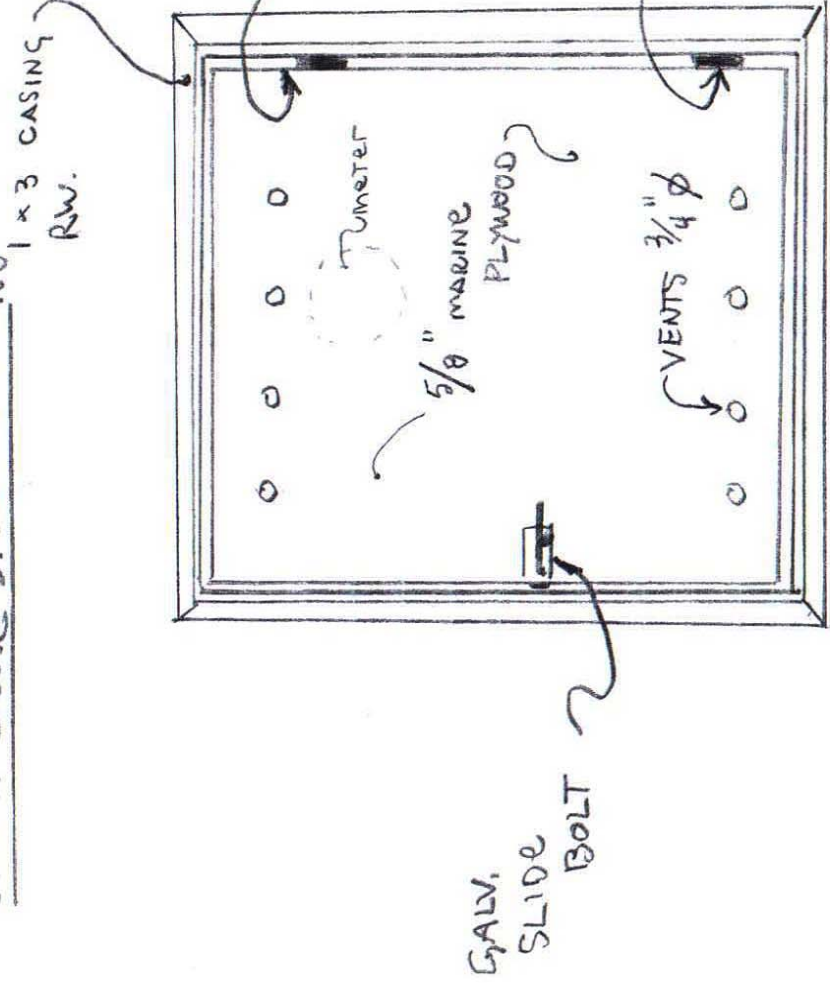

UTILITY DOOR SPECIFICATIONS

1x4 R.W. FRAME CUT TO EXACT OPENING SIZE

GAS
ELECTRIC
DOOR COVERS

*** NOTE: PRIME WOOD BEFORE FABRICATION